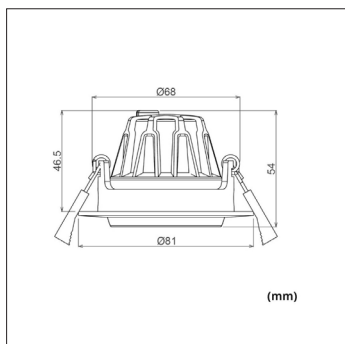

Biard LED 7W Dimmable Recessed Downlight - Brushed Nickel

Product Features

- ✓ Nickel Recessed Down Light
- ✓ 40,000 hour lifespan
- ✓ Up to 470 Lumens
- ✓ 60° Beam Angle
- ✓ Dimmable

Safety Information

- ✓ Use only at stated voltages.
- ✗ **DO NOT** look directly into LED.
- ✗ **DO NOT** spray with chemicals.
- ✓ If in doubt use a qualified electrician.
- ✗ **NEVER** expose electrical parts when switched on.
- ✗ **DO NOT** remove PIR (if fitted).
- ✗ **DO NOT** cover with flammable materials.
- ✓ Turn off power before fitting.

Product Specification

Brand	Biard
Wattage	7W
Base	Fixed LED
Lifespan	40,000 Hours
Lumens	455
Energy Rating	A
IK Rating	N/A
Colour	Brushed Nickel
CRI	80
Power factor	N/A
Input Power	AC200-240V
Beam Angle	60°
Waterproof	No
Dimensions	Ø81 x 54 mm
Dimmable	Yes
Weight	0.38kg
Certification	LVD, EMC & RoHS

This product is covered by a 3 year warranty and has a 30 day money back guarantee.